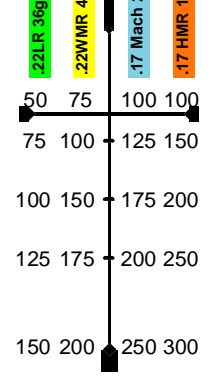

BURRIS Quad with Ballistic Plex™ .22WMR 40gr

BURRIS Quad with Ballistic Plex™ .17 Mach 2 17gr

BURRIS Quad with Ballistic Plex™ .17 HMR 17gr

Sight-In Reference Labels

Ballistic Plex Sako Quad Labels INSTR-1025

Example

Elevation	Windage	Zero Range
0	0	50 yards
Up / Down	Right / Left	75 yards
Up / Down	Right / Left	100 yards
Up / Down	Right / Left	100 yards

Elevation	Windage	Zero Range
0	0	50 yards
Up / Down	Right / Left	75 yards
Up / Down	Right / Left	100 yards
Up / Down	Right / Left	100 yards

Elevation	Windage	Zero Range
0	0	50 yards
Up / Down	Right / Left	75 yards
Up / Down	Right / Left	100 yards
Up / Down	Right / Left	100 yards

Elevation	Windage	Zero Range
0	0	50 yards
Up / Down	Right / Left	75 yards
Up / Down	Right / Left	100 yards
Up / Down	Right / Left	100 yards