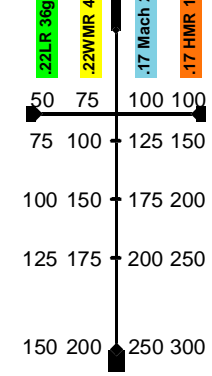

BURRIS Quad with Ballistic Plex™ .22WMR 40gr

BURRIS Quad with Ballistic Plex™ .17 Mach 2 17gr

BURRIS Quad with Ballistic Plex™ .17 HMR 17gr

Sight-In Reference Labels

Ballistic Plex Sako Quad Labels INSTR-1025

Example

Elevation	Windage	Zero Range
0	0	50 yards
Up / Down	Right / Left	75 yards
Up / Down	Right / Left	100 yards
Up / Down	Right / Left	100 yards

Elevation	Windage	Zero Range
0	0	50 yards
Up / Down	Right / Left	75 yards
Up / Down	Right / Left	100 yards
Up / Down	Right / Left	100 yards

Elevation	Windage	Zero Range
0	0	50 yards
Up / Down	Right / Left	75 yards
Up / Down	Right / Left	100 yards
Up / Down	Right / Left	100 yards

Elevation	Windage	Zero Range
0	0	50 yards
Up / Down	Right / Left	75 yards
Up / Down	Right / Left	100 yards
Up / Down	Right / Left	100 yards