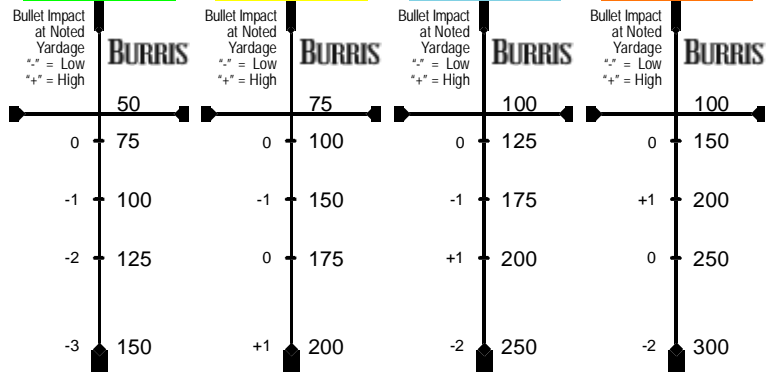

BURRIS Quad with Ballistic Plex™ .22LR 36gr

BURRIS Quad with Ballistic Plex™ .22WMR 40gr

BURRIS Quad with Ballistic Plex™ .17 Mach 2 17gr

BURRIS Quad with Ballistic Plex™ .17 HMR 17gr

BURRIS Quad with Ballistic Plex™ .22LR 36gr

BURRIS Quad with Ballistic Plex™ .22WMR 40gr

BURRIS Quad with Ballistic Plex™ .17 Mach 2 17gr

BURRIS Quad with Ballistic Plex™ .17 HMR 17gr

Sight-In Reference Labels

Ballistic Plex Sako Quad Labels INSTR-1025