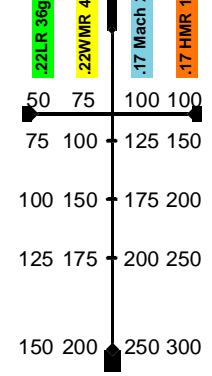

BURRIS Quad with Ballistic Plex™ .22LR 36gr

BURRIS Quad with Ballistic Plex™ .22WMR 40gr

BURRIS Quad with Ballistic Plex™ .17 Mach 2 17gr

BURRIS Quad with Ballistic Plex™ .17 HMR 17gr

BURRIS Quad with Ballistic Plex™ .22LR 36gr

BURRIS Quad with Ballistic Plex™ .22WMR 40gr

BURRIS Quad with Ballistic Plex™ .17 Mach 2 17gr

BURRIS Quad with Ballistic Plex™ .17 HMR 17gr

Sight-In Reference Labels

Ballistic Plex Sako Quad Labels INSTR-1025

Example

Elevation	Windage	Zero Range
0	0	50 yards
Up / Down	Right / Left	75 yards
Up / Down	Right / Left	100 yards
Up / Down	Right / Left	100 yards

Elevation	Windage	Zero Range
0	0	50 yards
Up / Down	Right / Left	75 yards
Up / Down	Right / Left	100 yards
Up / Down	Right / Left	100 yards

Elevation	Windage	Zero Range
0	0	50 yards
Up / Down	Right / Left	75 yards
Up / Down	Right / Left	100 yards
Up / Down	Right / Left	100 yards

Elevation	Windage	Zero Range
0	0	50 yards
Up / Down	Right / Left	75 yards
Up / Down	Right / Left	100 yards
Up / Down	Right / Left	100 yards